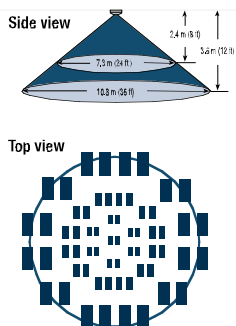

DISC ET
Professional ceiling mount energy management PIR

GL-1

Professional stand-alone outdoor PIR for light control applications

- ▶▶ Built-in adjustable ambient light sensor disables unit during daytime
- ▶▶ Stand-alone operation with 110-240 VAC power supply
- ▶▶ Multiple lights up to 2kW can be operated by a single unit
- ▶▶ Coverage area: 12 x 12m (40 x 40ft) / 90° with range adjustment control
- ▶▶ Detection pattern adjustment: ±90° horizontally and 30° downward
- ▶▶ Weather resistant

Catalog number: 0-1716-1