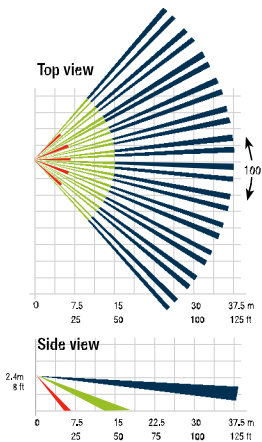

SRN 2000 ET

Professional multi-purpose energy management PIR

- ▶▶ Industry's best detection sensitivity, flexibility and product reliability
- ▶▶ 45 easy-to-change lenses (see page 17)
- ▶▶ Standard coverage pattern of 18m x 18m (60ft x 60ft) adjustable to 35m x 35m (115ft x 115ft)
- ▶▶ Special 3-minute inhibit timer prevents damage to stand-alone air-conditioners
- ▶▶ Surface, corner, flush or swivel bracket mounting
- ▶▶ Power supply: 12 Volt DC / 7mA
- ▶▶ Easily integrated into any kind of energy management system

Catalog number: 0-1709-1

SRN 2000
Multi-purpose energy management PIR

DISC ET

Professional ceiling mount energy management PIR

- ▶▶ Durable miniature design blends seamlessly into any décor
- ▶▶ 360° detection pattern with floor coverage of up to 10.8m (36ft) in diameter
- ▶▶ Exceptionally high sensitivity and reliability
- ▶▶ Power supply: 12 Volt DC or AC / 6mA (24VDC optional)
- ▶▶ Easily integrated into any kind of energy management system