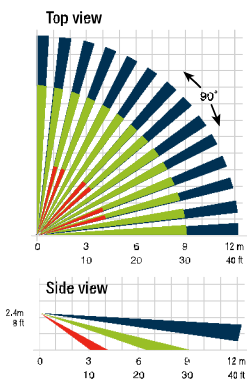

GL-1
Professional stand-alone outdoor PIR for light control applications